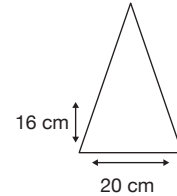

Weight:
530 grams.

Length Closed:
98 cm folded.

Length Tip To Tip:
120 cm coverage.

Logo Size

Recommended print areas are based on normal print location which is 5cm from the hemline & centred on the panel.