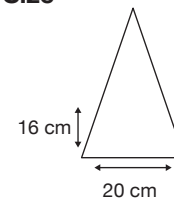

Weight:
435 grams.

Length Closed:
89 cm folded.

Length Tip To Tip:
104 cm coverage.

Logo Size

Recommended print areas are based on normal print location which is 5cm from the hemline & centred on the panel.