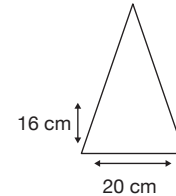

OUTSIDE-IN INVERTED

Stock Code: A8-LR860-BLK

- ✓ **Outside In Inverted Double Cover**
- ✓ **Black/Black**
- ✓ **UPF50+ Pongee Fabric Cover**
- ✓ **Manual Open Walking Length Frame**
- ✓ **Fibreglass Shaft**
- ✓ **8 Flexible Fibreglass Ribs**
- ✓ **European Style Tips**
- ✓ **Smooth C-Shaped Handle**

Weight:
545 grams.

Length Closed:
80 cm folded.

Length Tip To Tip:
107 cm coverage.

Logo Size

Recommended print areas are based on normal print location which is 5cm from the hemline & centred on the panel.