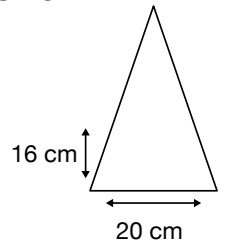

# OUTSIDE-IN INVERTED

Stock Code: A8-LRP860-CLOUDS

- ✓ Outside In Inverted Double Cover
- ✓ Black/Clouds Print
- ✓ UPF50+ Pongee Fabric Cover
- ✓ Manual Open Walking Length Frame
- ✓ Fibreglass Shaft
- ✓ 8 Flexible Fibreglass Ribs
- ✓ European Style Tips
- ✓ Smooth C-Shaped Handle

Weight:  
545 grams.

Length Closed:  
80 cm folded.

Length Tip To Tip:  
107 cm coverage.

### Logo Size

Recommended print areas are based on normal print location which is 5cm from the hemline & centred on the panel.

A slightly larger print area may be possible depending on the artwork. Please send an image of what is proposed & we can advise accordingly.