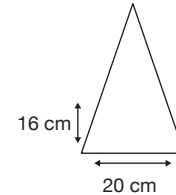

OUTSIDE-IN INVERTED

Stock Code: A8-LRP860-PARIS

- ✓ **Outside In Inverted Double Cover**
- ✓ **Black/Paris Cityscape Print**
- ✓ **UPF50+ Pongee Fabric Cover**
- ✓ **Manual Open Walking Length Frame**
- ✓ **Fibreglass Shaft**
- ✓ **8 Flexible Fibreglass Ribs**
- ✓ **European Style Tips**
- ✓ **Smooth C-Shaped Handle**

Weight:
545 grams.

Length Closed:
80 cm folded.

Length Tip To Tip:
107 cm coverage.

Logo Size

Recommended print areas are based on normal print location which is 5cm from the hemline & centred on the panel.