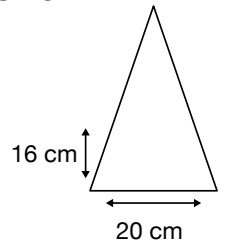

OUTSIDE-IN INVERTED

Stock Code: A8-LRP860-RFLOWER

- ✓ **Outside In Inverted Double Cover**
- ✓ **Black/Red Flower Print**
- ✓ **UPF50+ Pongee Fabric Cover**
- ✓ **Manual Open Walking Length Frame**
- ✓ **Fibreglass Shaft**
- ✓ **8 Flexible Fibreglass Ribs**
- ✓ **European Style Tips**
- ✓ **Smooth C-Shaped Handle**

Weight:
545 grams.

Length Closed:
80 cm folded.

Length Tip To Tip:
107 cm coverage.

Logo Size

Recommended print areas are based on normal print location which is 5cm from the hemline & centred on the panel.