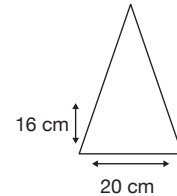

Weight:  
340 grams.

Length Closed:  
84 cm folded.

Length Tip To Tip:  
105 cm coverage.

## Logo Size

Recommended print areas are based on normal print location which is 5cm from the hemline & centred on the panel.

A slightly larger print area may be possible depending on the artwork. Please send an image of what is proposed & we can advise accordingly.