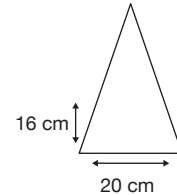

Weight:
350 grams.

Length Closed:
84 cm folded.

Length Tip To Tip:
102 cm coverage.

Logo Size

Recommended print areas are based on normal print location which is 5cm from the hemline & centred on the panel.