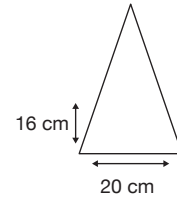

Weight:
585 grams.

Length Closed:
100 cm folded.

Length Tip To Tip:
125 cm coverage.

Logo Size

Recommended print areas are based on normal print location which is 5cm from the hemline & centred on the panel.