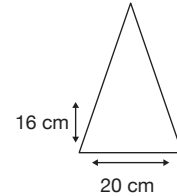

LARGE COVER

Stock Code: E4-MR167-BLK

- ✓ **Black**
- ✓ **UPF50+ Pongee Fabric Canopy**
- ✓ **Large Windproof Cover**
- ✓ **Regular Length Manual Open Frame**
- ✓ **Black Fibreglass Shaft**
- ✓ **8 Flexible Fibreglass Ribs**
- ✓ **Decorative Wood Button On Tie Band**
- ✓ **Chunky Wood Handle**

Weight:
490 grams.

Length Closed:
101 cm folded.

Length Tip To Tip:
119 cm coverage.

Logo Size

Recommended print areas are based on normal print location which is 5cm from the hemline & centred on the panel.