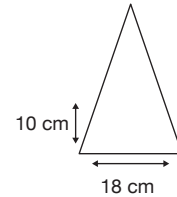

Weight:
440 grams.

Length Closed:
90 cm folded.

Length Tip To Tip:
105 cm coverage.

Logo Size

Recommended print areas are based on normal print location which is 5cm from the hemline & centred on the panel.