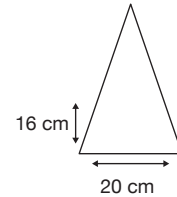

Weight:
350 grams.

Length Closed:
87 cm folded.

Length Tip To Tip:
104 cm coverage.

Logo Size

Recommended print areas are based on normal print location which is 5cm from the hemline & centred on the panel.