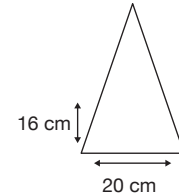

Weight:
450 grams.

Length Closed:
87 cm folded.

Length Tip To Tip:
105 cm coverage.

Logo Size

Recommended print areas are based on normal print location which is 5cm from the hemline & centred on the panel.