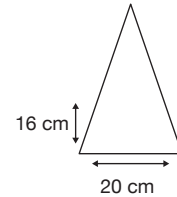

Weight:
405 grams.

Length Closed:
90 cm folded.

Length Tip To Tip:
103 cm coverage.

Logo Size

Recommended print areas are based on normal print location which is 5cm from the hemline & centred on the panel.