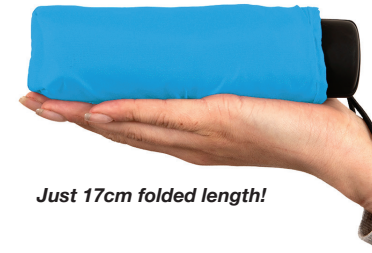

SUPER MICRO MINI

Stock Code: A1-LF601-ELBLUE

- ✓ **Electric Blue**
- ✓ **UPF50+ Pongee Fabric Canopy**
- ✓ **Super Micro Mini Manual Folding**
- ✓ **6 Wind Resistant Ribs**
- ✓ **5 Fold Metal Shaft**
- ✓ **Safety Runner**
- ✓ **Matt Finished Handle**
- ✓ **Matching Cuff Case**

Weight:
190 grams.

Length Closed:
17 cm folded.

Length Tip To Tip:
89 cm coverage.

Logo Size

Recommended print areas are based on normal print location which is 5cm from the hemline & centred on the panel.

The protective case can also be printed on ONE side for an extra cost.

Just 17cm folded length!

VALUE