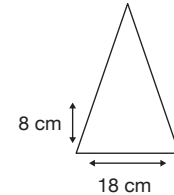

Weight:
190 grams.

Length Closed:
17 cm folded.

Length Tip To Tip:
89 cm coverage.

Logo Size

Recommended print areas are based on normal print location which is 5cm from the hemline & centred on the panel.

The protective case can also be printed on ONE side for an extra cost.

Just 17cm folded length!

VALUE