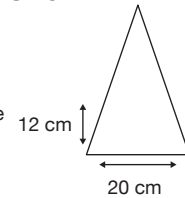

Weight:  
270 grams.

Length Closed:  
25 cm folded.

Length Tip To Tip:  
99 cm coverage.

## Logo Size

Recommended print areas are based on normal print location which is 5cm from the hemline & centred on the panel.

A slightly larger print area may be possible depending on the artwork. Please send an image of what is proposed & we can advise accordingly.