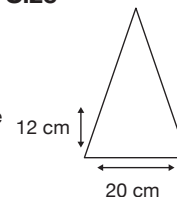

WINDPROOF MINI MAXI

Stock Code: A1-LF828-SKY

- ✓ Sky Blue
- ✓ UPF50+ Pongee Fabric Canopy
- ✓ Windproof Mini Maxi Manual Folding
- ✓ 8 Metal & Fibreglass Ribs
- ✓ 3 Fold Metal Shaft
- ✓ Safety Release Button
- ✓ Matching Rubberized Handle
- ✓ Matching Cuff Case

Weight:
270 grams.

Length Closed:
25 cm folded.

Length Tip To Tip:
99 cm coverage.

Logo Size

Recommended print areas are based on normal print location which is 5cm from the hemline & centred on the panel.