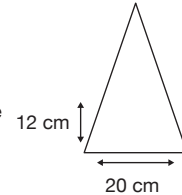

Weight:
290 grams.

Length Closed:
24 cm folded.

Length Tip To Tip:
99 cm coverage.

Logo Size

Recommended print areas are based on normal print location which is 5cm from the hemline & centred on the panel.