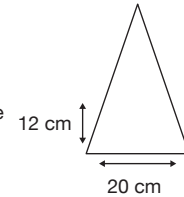

Weight:  
365 grams.

Length Closed:  
30 cm folded.

Length Tip To Tip:  
99 cm coverage.

## Logo Size

Recommended print areas are based on normal print location which is 5cm from the hemline & centred on the panel.

A slightly larger print area may be possible depending on the artwork. Please send an image of what is proposed & we can advise accordingly.