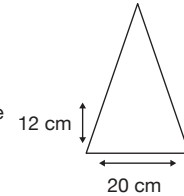

Weight:
365 grams.

Length Closed:
30 cm folded.

Length Tip To Tip:
99 cm coverage.

Logo Size

Recommended print areas are based on normal print location which is 5cm from the hemline & centred on the panel.