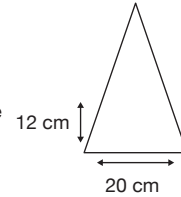

Weight:  
370 grams.

Length Closed:  
31 cm folded.

Length Tip To Tip:  
100 cm coverage.

## Logo Size

Recommended print areas are based on normal print location which is 5cm from the hemline & centred on the panel.

A slightly larger print area may be possible depending on the artwork. Please send an image of what is proposed & we can advise accordingly.