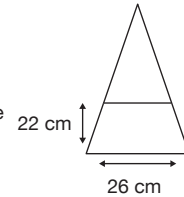

Weight:  
600 grams.

Length Closed:  
100 cm folded.

Length Tip To Tip:  
124 cm coverage.

## Logo Size

Recommended print areas are based on normal print location which is 5cm from the hemline & centred on the panel.

A slightly larger print area may be possible depending on the artwork. Please send an image of what is proposed & we can advise accordingly.