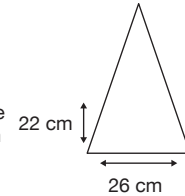

Weight:  
555 grams.

Length Closed:  
100 cm folded.

Length Tip To Tip:  
130 cm coverage.

## Logo Size

Recommended print areas are based on normal print location which is 5cm from the hemline & centred on the panel.

A slightly larger print area may be possible depending on the artwork. Please send an image of what is proposed & we can advise accordingly.