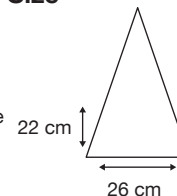

Weight:
555 grams.

Length Closed:
100 cm folded.

Length Tip To Tip:
130 cm coverage.

Logo Size

Recommended print areas are based on normal print location which is 5cm from the hemline & centred on the panel.