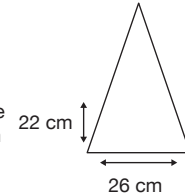

Weight:  
555 grams.

Length Closed:  
105 cm folded.

Length Tip To Tip:  
132 cm coverage.

## Logo Size

Recommended print areas are based on normal print location which is 5cm from the hemline & centred on the panel.

A slightly larger print area may be possible depending on the artwork. Please send an image of what is proposed & we can advise accordingly.