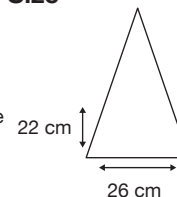

Weight:  
555 grams.

Length Closed:  
105 cm folded.

Length Tip To Tip:  
132 cm coverage.

## Logo Size

Recommended print areas are based on normal print location which is 5cm from the hemline & centred on the panel.

A slightly larger print area may be possible depending on the artwork. Please send an image of what is proposed & we can advise accordingly.