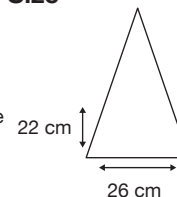

Weight:
555 grams.

Length Closed:
105 cm folded.

Length Tip To Tip:
132 cm coverage.

Logo Size

Recommended print areas are based on normal print location which is 5cm from the hemline & centred on the panel.