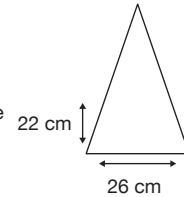

Weight:
555 grams.

Length Closed:
105 cm folded.

Length Tip To Tip:
132 cm coverage.

Logo Size

Recommended print areas are based on normal print location which is 5cm from the hemline & centred on the panel.