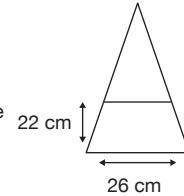

Weight:
765 grams.

Length Closed:
101 cm folded.

Length Tip To Tip:
139 cm coverage.

Logo Size

Recommended print areas are based on normal print location which is 5cm from the hemline & centred on the panel.