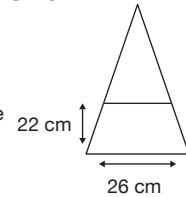

Weight:
750 grams.

Length Closed:
101 cm folded.

Length Tip To Tip:
141 cm coverage.

Logo Size

Recommended print areas are based on normal print location which is 5cm from the hemline & centred on the panel.