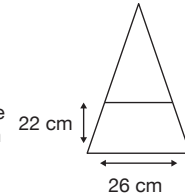

Weight:
625 grams.

Length Closed:
99 cm folded.

Length Tip To Tip:
131 cm coverage.

Logo Size

Recommended print areas are based on normal print location which is 5cm from the hemline & centred on the panel.