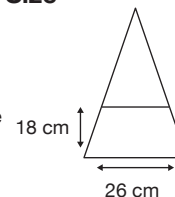

GALEBUSTER VENTED GOLF

Stock Code: GALEBUSTERROY-WHT

- ✓ **Royal Blue/White**
- ✓ **Nylon Fabric Canopy**
- ✓ **Vented Manual Open Golf Frame**
- ✓ **Mesh Underneath For Extra Strength**
- ✓ **Fibreglass Shaft**
- ✓ **8 Fibreglass Ribs With Tip Cup**
- ✓ **Lightning Resistant**
- ✓ **Straight Black Rubber Grip Handle**

Weight:
620 grams.

Length Closed:
100 cm folded.

Length Tip To Tip:
130 cm coverage.

Logo Size

Recommended print areas are based on normal print location which is 5cm from the hemline & centred on the panel.