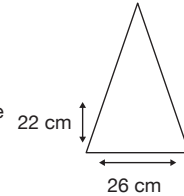

Weight:  
615 grams.

Length Closed:  
96 cm folded.

Length Tip To Tip:  
132 cm coverage.

## Logo Size

Recommended print areas are based on normal print location which is 5cm from the hemline & centred on the panel.

A slightly larger print area may be possible depending on the artwork. Please send an image of what is proposed & we can advise accordingly.