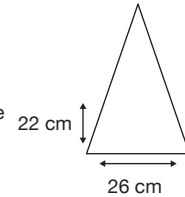

Weight:
550 grams.

Length Closed:
99 cm folded.

Length Tip To Tip:
127 cm coverage.

Logo Size

Recommended print areas are based on normal print location which is 5cm from the hemline & centred on the panel.