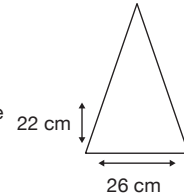

Weight:  
550 grams.

Length Closed:  
99 cm folded.

Length Tip To Tip:  
127 cm coverage.

## Logo Size

Recommended print areas are based on normal print location which is 5cm from the hemline & centred on the panel.

A slightly larger print area may be possible depending on the artwork. Please send an image of what is proposed & we can advise accordingly.