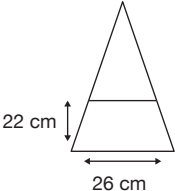

Weight:
600 grams.

Length Closed:
100 cm folded.

Length Tip To Tip:
130 cm coverage.

Logo Size

Recommended print areas are based on normal print location which is 5cm from the hemline & centred on the panel.