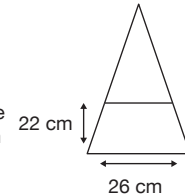

Weight:
600 grams.

Length Closed:
100 cm folded.

Length Tip To Tip:
130 cm coverage.

Logo Size

Recommended print areas are based on normal print location which is 5cm from the hemline & centred on the panel.