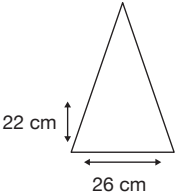

Weight:
490 grams.

Length Closed:
100 cm folded.

Length Tip To Tip:
130 cm coverage.

Logo Size

Recommended print areas are based on normal print location which is 5cm from the hemline & centred on the panel.