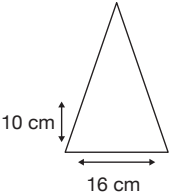

Weight:
245 grams.

Length Closed:
63 cm folded.

Length Tip To Tip:
78 cm coverage.

Logo Size

Recommended print areas are based on normal print location which is 5cm from the hemline & centred on the panel.