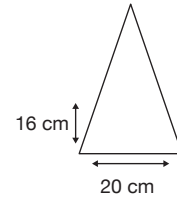

# MID SIZE WALKING

Stock Code: 4444ROY

- ✓ **Royal Blue**
- ✓ **Pongee Polyester Canopy**
- ✓ **Manual Open**
- ✓ **8 Metal Ribs**
- ✓ **Lacquered Wooden Shaft**
- ✓ **Lacquered Wooden Hook Handle**
- ✓ **Gun Metal Dress Ring**
- ✓ **Gun Metal Tips**

Weight:  
430 grams.

Length Closed:  
88 cm folded.

Length Tip To Tip:  
106 cm coverage.

## Logo Size

Recommended print areas are based on normal print location which is 5cm from the hemline & centred on the panel.

A slightly larger print area may be possible depending on the artwork. Please send an image of what is proposed & we can advise accordingly.