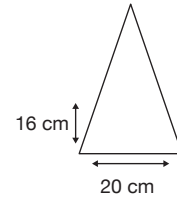

Weight:
530 grams.

Length Closed:
98 cm folded.

Length Tip To Tip:
120 cm coverage.

Logo Size

Recommended print areas are based on normal print location which is 5cm from the hemline & centred on the panel.