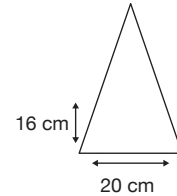

Weight:  
350 grams.

Length Closed:  
89 cm folded.

Length Tip To Tip:  
103 cm coverage.

## Logo Size

Recommended print areas are based on normal print location which is 5cm from the hemline & centred on the panel.

A slightly larger print area may be possible depending on the artwork. Please send an image of what is proposed & we can advise accordingly.