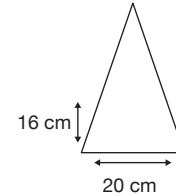

OUTSIDE-IN INVERTED

Stock Code: A8-LR860-BLK-BLU

- ✓ **Outside In Inverted Double Cover**
- ✓ **Black/Blue**
- ✓ **UPF50+ Pongee Fabric Cover**
- ✓ **Manual Open Walking Length Frame**
- ✓ **Fibreglass Shaft**
- ✓ **8 Flexible Fibreglass Ribs**
- ✓ **European Style Tips**
- ✓ **Smooth C-Shaped Handle**

Weight:
545 grams.

Length Closed:
80 cm folded.

Length Tip To Tip:
107 cm coverage.

Logo Size

Recommended print areas are based on normal print location which is 5cm from the hemline & centred on the panel.