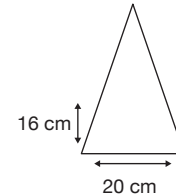

# OUTSIDE-IN INVERTED

Stock Code: A8-LRP860-CLOUDS

- ✓ **Outside In Inverted Double Cover**
- ✓ **Black/Clouds Print**
- ✓ **UPF50+ Pongee Fabric Cover**
- ✓ **Manual Open Walking Length Frame**
- ✓ **Fibreglass Shaft**
- ✓ **8 Flexible Fibreglass Ribs**
- ✓ **European Style Tips**
- ✓ **Smooth C-Shaped Handle**

Weight:  
545 grams.

Length Closed:  
80 cm folded.

Length Tip To Tip:  
107 cm coverage.

## Logo Size

Recommended print areas are based on normal print location which is 5cm from the hemline & centred on the panel.

A slightly larger print area may be possible depending on the artwork. Please send an image of what is proposed & we can advise accordingly.