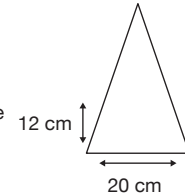

# WINDPROOF MINI MAXI

Stock Code: A1-LF828-BTL

- ✓ **Bottle Green**
- ✓ **UPF50+ Pongee Fabric Canopy**
- ✓ **Windproof Mini Maxi Manual Folding**
- ✓ **8 Metal & Fibreglass Ribs**
- ✓ **3 Fold Metal Shaft**
- ✓ **Safety Release Button**
- ✓ **Matching Rubberized Handle**
- ✓ **Matching Cuff Case**

Weight:  
270 grams.

Length Closed:  
25 cm folded.

Length Tip To Tip:  
99 cm coverage.

## Logo Size

Recommended print areas are based on normal print location which is 5cm from the hemline & centred on the panel.

A slightly larger print area may be possible depending on the artwork. Please send an image of what is proposed & we can advise accordingly.