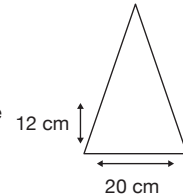

Weight:
290 grams.

Length Closed:
24 cm folded.

Length Tip To Tip:
99 cm coverage.

Logo Size

Recommended print areas are based on normal print location which is 5cm from the hemline & centred on the panel.