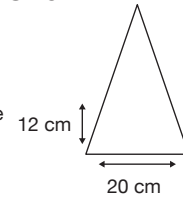

Weight:
370 grams.

Length Closed:
31 cm folded.

Length Tip To Tip:
100 cm coverage.

Logo Size

Recommended print areas are based on normal print location which is 5cm from the hemline & centred on the panel.