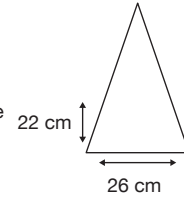

Weight:  
555 grams.

Length Closed:  
105 cm folded.

Length Tip To Tip:  
132 cm coverage.

## Logo Size

Recommended print areas are based on normal print location which is 5cm from the hemline & centred on the panel.

A slightly larger print area may be possible depending on the artwork. Please send an image of what is proposed & we can advise accordingly.