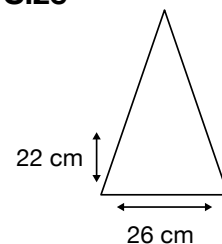

Weight:
555 grams.

Length Closed:
105 cm folded.

Length Tip To Tip:
132 cm coverage.

Logo Size

Recommended print areas are based on normal print location which is 5cm from the hemline & centred on the panel.