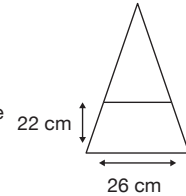

Weight:  
750 grams.

Length Closed:  
101 cm folded.

Length Tip To Tip:  
141 cm coverage.

## Logo Size

Recommended print areas are based on normal print location which is 5cm from the hemline & centred on the panel.

A slightly larger print area may be possible depending on the artwork. Please send an image of what is proposed & we can advise accordingly.